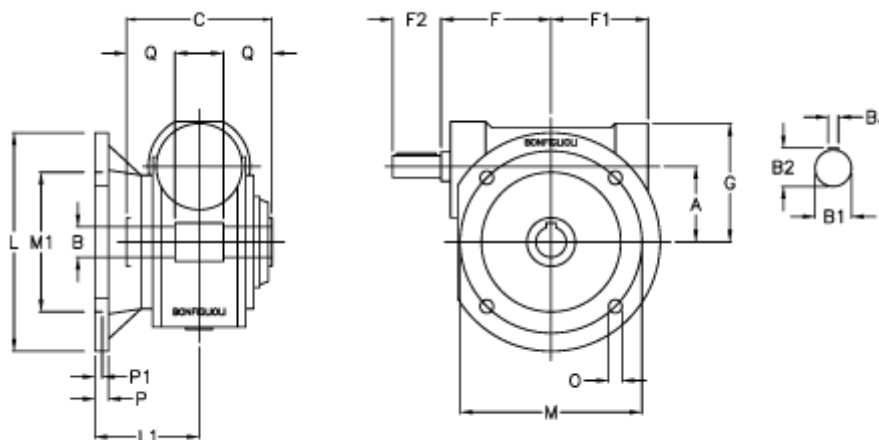

Article number: 3901130064500

Description: Worm gear with solid input shaft  
VF 130FC-64-HS

## Measures

a	= 130.0	F1 = 154	P = 20
B	= 45	F2 = 60	P1 = 12
B1	= 30	g = 195	Q = 52.5
B2	= 33	L = 320	
B3	= 8	L1 = 137.5	
C	= 165	m = 255	
Description	= VF 130FC-xx-HS	M1 = 180	
F	= 160.0	O = 16	